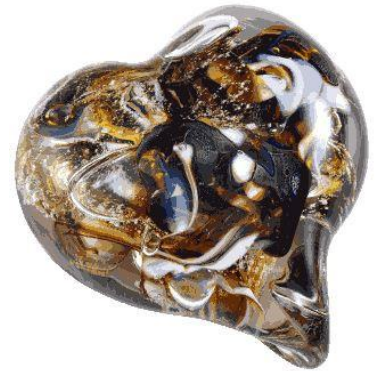

Keepsake glass pendants with integration of cremated remains in the process. Each pendant comes with an 18" sterling silver chain. (Pendant is approximately ½") - VI

Hand-Blown Glass Keepsakes

All hand-blown glass keepsake items integrate cremated remains into the process. Please note that these pieces are custom made and sizes and colours may vary slightly. - ET

Glass Sphere

Yellowstone Shown
(Approx. 2.5" Dia)
\$290

Glass Egg

Ocean Breeze Shown
(Approx. 3.5"H x 2.5"Dia)
\$290

Glass Candle Votive

Neon Lights Shown
(Approx. 3.5"H x 2.5"W)
\$310

Glass Heart

Dark Mocha Shown
(Approx. 3.5"H x 3"W)
\$310

Additional Options

Unique keepsakes and memorial items for your entire family.

Fingerprint Buck Knife - ET
(2.5" closed / 4.5" open)
\$225

Mini Scattering/Keepsake Satchel - JU
Colours may vary based on availability
(4.5"D)
\$20