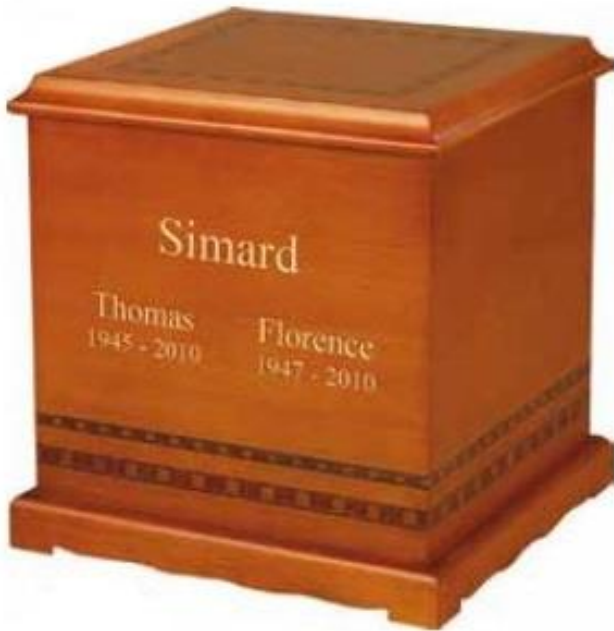

Companion Urns

All prices exclude HST. Personalization is additional. Please note that not all companion urns can be personalized. If you have already or are planning to purchase a niche at a cemetery, please check niche measurements before ordering a companion urn.

Alexander Companion – VI [personalized] $550
(9 3/8"W x 8 3/8"H x 9 3/4"D) Vol: 405 ci